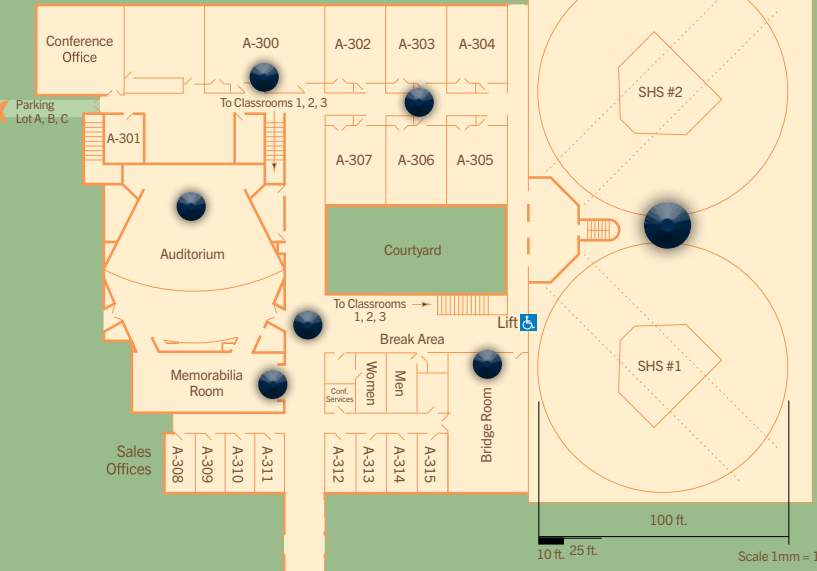

# PROPERTY MAP

**MITAGS**  
MARITIME INSTITUTE OF TECHNOLOGY  
AND GRADUATE STUDIES

**MARITIME**  
CONFERENCE CENTER

BALTIMORE-WASHINGTON PARKWAY

BACK PARKING LOT  
Lower Level

**Building 3 Upper Level**  
North Conference/Academic Building

**Building 3 Lower Level**  
North Conference/Academic Building

**Building 1**  
North Hotel Tower  
Main Level

North Tower Elevators to:  
2N, 3N, 4N, 5N,  
6N, 7N, 8N, 9N, Pool

**Building 2**  
South Hotel Tower  
Main Level

South Tower Elevators to:  
2S, 3S, 4S,  
5S, 6S, 7S, 8S

**Building 4 Upper Level**  
South Conference/Academic Building

**Building 4 Lower Level**  
South Conference/Academic Building

**Property Overview**