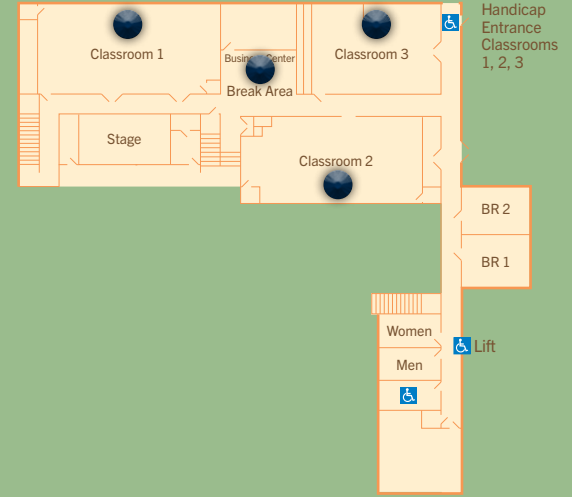

# PROPERTY MAP

**MITAGS**  
MARITIME INSTITUTE OF TECHNOLOGY  
AND GRADUATE STUDIES

**MARITIME**  
CONFERENCE CENTER

BALTIMORE-WASHINGTON PARKWAY

BACK PARKING LOT  
Lower Level

**Building 3 Upper Level**  
North Conference/Academic Building

**Building 3 Lower Level**  
North Conference/Academic Building

**Building 1**  
North Hotel Tower  
Main Level

North Tower Elevators to:  
2N, 3N, 4N, 5N,  
6N, 7N, 8N, 9N, Pool

**Building 2**  
South Hotel Tower  
Main Level