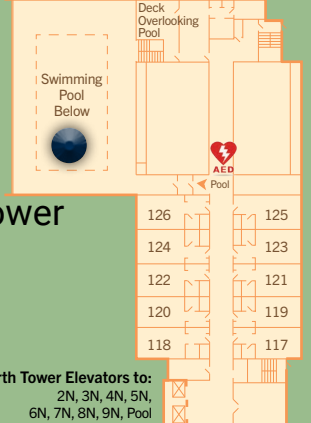

# PROPERTY MAP

**MITAGS**  
MARITIME INSTITUTE OF TECHNOLOGY  
AND GRADUATE STUDIES

**MARITIME**  
CONFERENCE CENTER

BALTIMORE-WASHINGTON PARKWAY

BACK PARKING LOT  
Lower Level

**Building 3 Upper Level**  
North Conference/Academic Building

**Building 3 Lower Level**  
North Conference/Academic Building

**Building 1**  
North Hotel Tower  
Main Level

North Tower Elevators to:  
2N, 3N, 4N, 5N,  
6N, 7N, 8N, 9N, Pool

**Building 2**  
South Hotel Tower  
Main Level

South Tower Elevators to:  
2S, 3S, 4S,  
5S, 6S, 7S, 8S

**Building 4 Upper Level**  
South Conference/Academic Building

**Building 4 Lower Level**  
South Conference/Academic Building

**Property Overview**