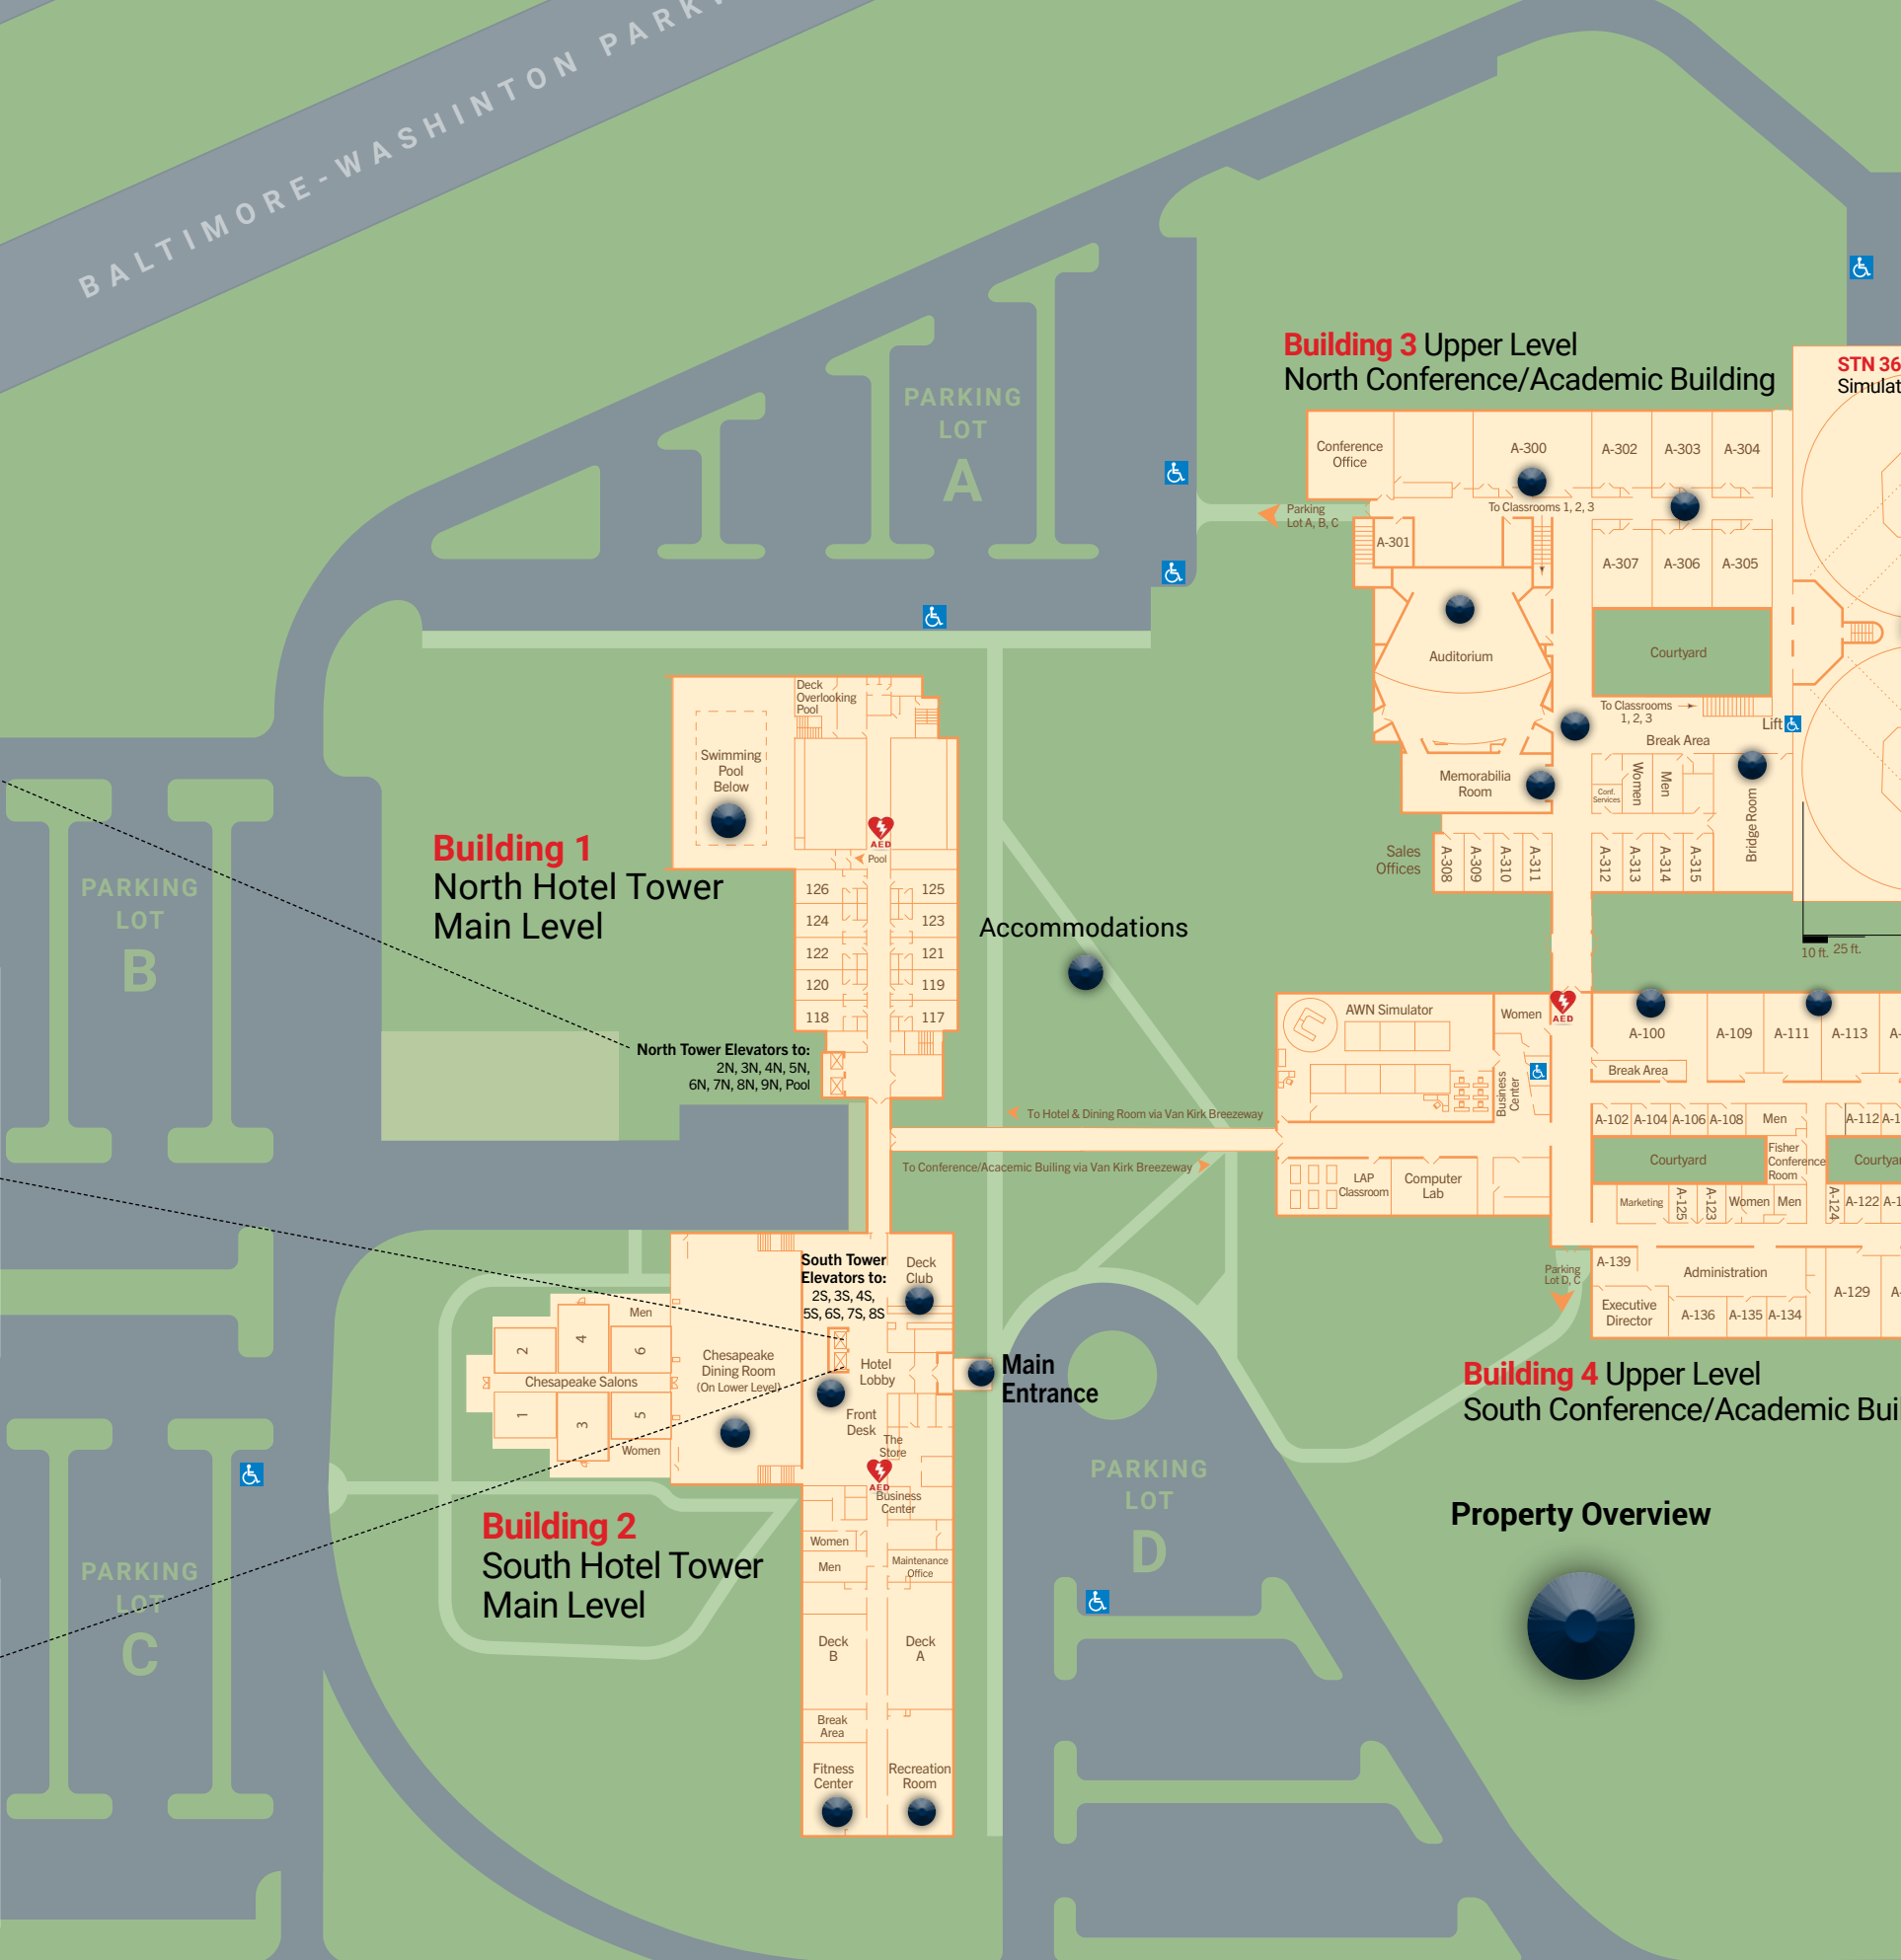

BALTIMORE-WASHINGTON PARKWAY

BACK PARKING LOT
Lower Level

Building 3 Upper Level
North Conference/Academic Building