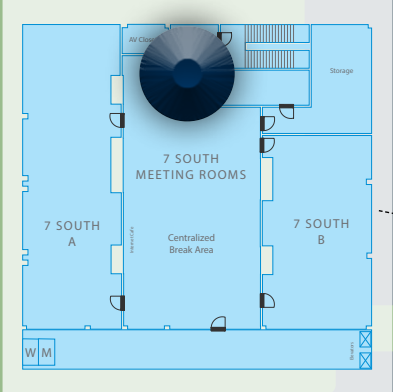

# PROPERTY MAP

**MITAGS**  
MARITIME INSTITUTE OF TECHNOLOGY  
AND GRADUATE STUDIES

**MARITIME**  
CONFERENCE CENTER

BALTIMORE-WASHINGTON PARKWAY

BACK PARKING LOT  
Lower Level

**Building 3 Upper Level**  
North Conference/Academic Building

**Building 3 Lower Level**  
North Conference/Academic Building

**Building 1**  
North Hotel Tower  
Main Level

North Tower Elevators to:  
2N, 3N, 4N, 5N,  
6N, 7N, 8N, 9N, Pool

**Building 2**  
South Hotel Tower  
Main Level