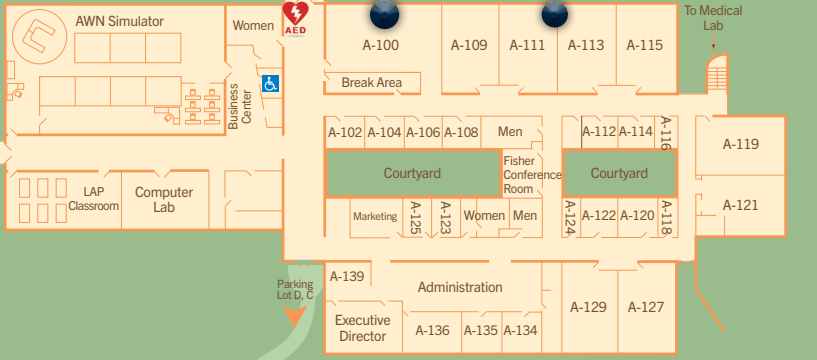

# PROPERTY MAP

**MITAGS**  
MARITIME INSTITUTE OF TECHNOLOGY  
AND GRADUATE STUDIES

**MARITIME**  
CONFERENCE CENTER

BALTIMORE-WASHINGTON PARKWAY

BACK PARKING LOT  
Lower Level

**Building 3 Upper Level**  
North Conference/Academic Building

**Building 3 Lower Level**  
North Conference/Academic Building

**Building 1**  
North Hotel Tower  
Main Level

North Tower Elevators to:  
2N, 3N, 4N, 5N,  
6N, 7N, 8N, 9N, Pool

**Building 2**  
South Hotel Tower  
Main Level

South Tower Elevators to:  
2S, 3S, 4S,  
5S, 6S, 7S, 8S

**Building 4 Upper Level**  
South Conference/Academic Building

**Building 4 Lower Level**  
South Conference/Academic Building

**Property Overview**